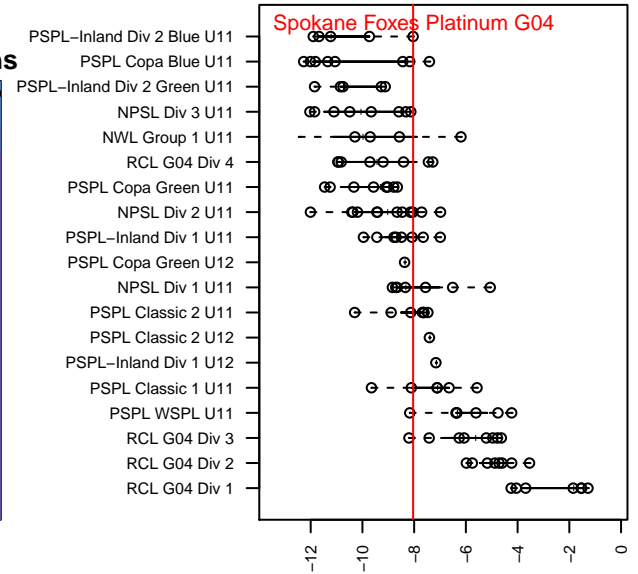

Spokane Foxes Platinum G04

Spokane Foxes FC
 Spokane, WA
 G04 total strength=318
 attack=0.36 defense=0.1
 fall league = PSPL–Inland Div 2 Blue U11
 spr league = Spr PSPL–Inland Div 1 U11

alt names used:
 Spokane Foxes '04 Platinum
 SPOKANE FOXES FOXES PLATINUM '04 (WA
 SPOKANE FOXESFOXES PLATINUM '04
 Spokane Foxes '04 Platinum
 SPOKANE FOXES FOXES PLATINUM '04 (WA

Venues played:
 2015 WA Rush Cup G11 Silver U11
 2015 Pend Orielle Cup Silver
 2015 PSPL–Inland Div 2 Blue U11
 2015 Spr PSPL–Inland Div 1 U11
 2015 WA Cup GU11 Gold/Silver U11

Spokane Foxes Platinum G04
 Dots are actual minus expected GF (blue circles) and GA (red triangles).
 Blue line is smoothed change in attack strength. Red is smoothed change in defense strength.

**attack and defense variance (black dot)
relative to other teams
and top 10 in region**

**attack and defense rating
relative to others at age
and all opponents in last 13 months**

Performance relative to 13 month average